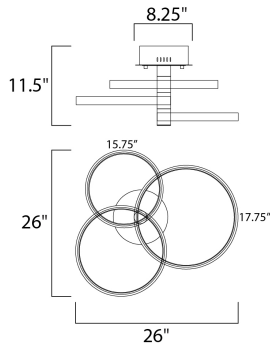

PRODUCT DESCRIPTION

Rings of various sizes finished in Black are supported from a column of soft Gold. This European classic is a soft contemporary design which works in today's home decor.

MEASUREMENTS

DIMENSION : 26" L x 15.75" W x 11.5" H
MAX OAH : 11.5" OAH
CANOPY : 2.75" H x 8.25" L
HANGING WEIGHT : 7.7 lb

LAMPING

INPUT VOLTAGE : 120V
LUMENS : 2,800 Rated (800 Del.)
BULB : 1 x 40W LED PCB Integrated , 40W Total
BULB INCLUDED : (Integrated)
DIMMABLE : Triac CL
CRI : 80+ CRI
COLOR_TEMP : 3000K

FINISHES OPTION

Black / Gold (BKGLD)

MATERIAL

Steel, Aluminum, Acrylic

RATINGS

cETLus
Damp Location

ADDITIONAL

RATED LIFE 30000 Hours
OPERATING TEMPERATURE:
-20°C (-4°F), 40°C (104°F)

Always consult a qualified electrician before installing any lighting product.